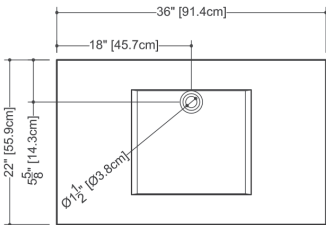

Cube Collection - Lavatory Sink

Model #: VCS 36

Polished Chrome Drain & Overflow
IN - 36 x 22 x 2 | MM - 914 x 559 x 51

Regular Retail Price
\$1,150.00

Sale Price
\$747.50

MAY NOT BE EXACTLY AS SHOWN. E.&O.E. EMPIRE KITCHEN & BATH