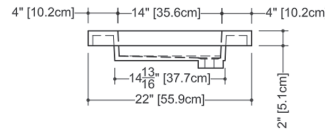

Cube Collection - Lavatory Sink

Model #: VCS 36

Polished Chrome Drain & Overflow
IN - 36 x 22 x 2 | MM - 914 x 559 x 51

Regular Retail Price
\$1,150.00

Sale Price
\$747.50

MAY NOT BE EXACTLY AS SHOWN. E.&O.E. EMPIRE KITCHEN & BATH