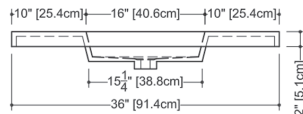

Cube Collection - Lavatory Sink

Model #: VCS 36

Polished Chrome Drain & Overflow
IN - 36 x 22 x 2 | MM - 914 x 559 x 51

Regular Retail Price
\$1,150.00

Sale Price
\$747.50

MAY NOT BE EXACTLY AS SHOWN. E.&O.E. EMPIRE KITCHEN & BATH