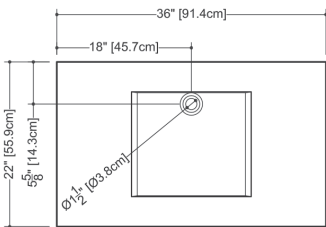

Cube Collection - Lavatory Sink

Model #: VCS 36

Brushed Nickel Drain & Overflow
IN - 36 x 22 x 2 | MM - 914 x 559 x 51

Regular Retail Price
\$1,150.00

Sale Price
\$747.50

MAY NOT BE EXACTLY AS SHOWN. E.&O.E. EMPIRE KITCHEN & BATH