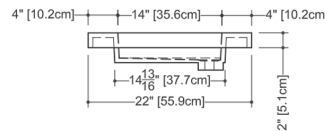

Cube Collection - Lavatory Sink

Model #: VCS 36

Brushed Nickel Drain & Overflow
IN - 36 x 22 x 2 | MM - 914 x 559 x 51

Regular Retail Price
\$1,150.00

Sale Price
\$747.50

MAY NOT BE EXACTLY AS SHOWN. E.&O.E. EMPIRE KITCHEN & BATH