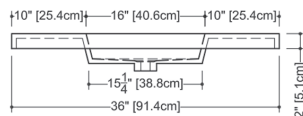

Cube Collection - Lavatory Sink

Model #: VCS 36

Brushed Nickel Drain & Overflow
IN - 36 x 22 x 2 | MM - 914 x 559 x 51

Regular Retail Price
\$1,150.00

Sale Price
\$747.50

MAY NOT BE EXACTLY AS SHOWN. E.&O.E. EMPIRE KITCHEN & BATH